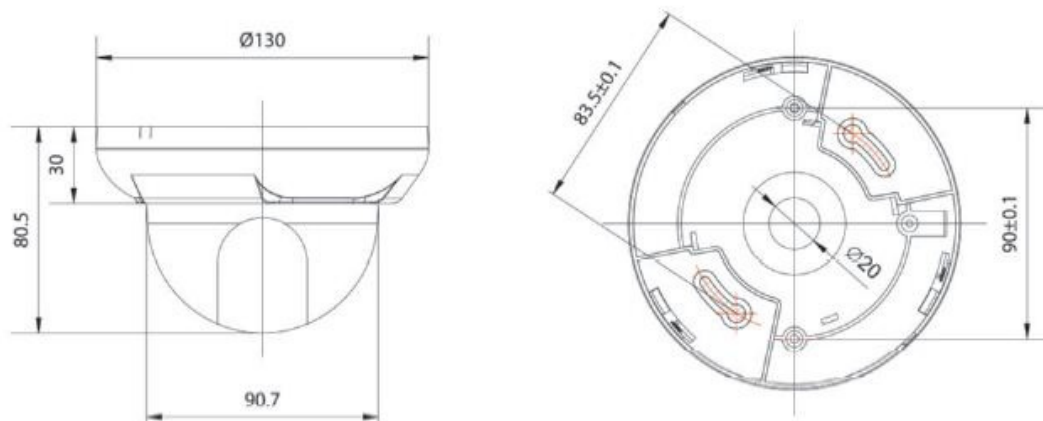

VD95EH-B36IR

Night Vision Indoor Dome Camera

Key Features of Effio-E

- 1/3" Sony 960H Ex-view HAD CCD II
- 650TVL(D)/ 700TVL(N)
- New Color Signal Processing for High Color Reproduction
- 2D DNR(Digital Noise Reduction)
- Diverse White Balance (ATW, Push, Push Lock, User 1/2, Anti Color Rolling, Manual)
- Dynamic and Static White Blemish Compensation
- Privacy Mosaic

Key Features of VD95EH-B36IR

- 20M IR Beam Distance
- 3.6mm Fixed Iris lens
- Digital Day & Night
- Intelligent IR Image Compensation
- Multi-Lingual OSD(English/ German/ French/ Russian/ Spanish/ Portuguese/ Japanese)
- 12VDC

Options

- Lens option : 2.9mm/ 4.3mm/ 6mm/ 8mm Fixed Iris lens
- OSD button on the Module

Dimension

Specification

MODEL	VD95EH-B36IR
Image sensor	1/3" Sony 960H Ex-view HAD CCD II
Effective Pixels	NTSC : 976(H) x 494(V), PAL : 976(H) x 582(V)
H. Resolution	650TV Lines(Color)/ 700TV Lines(B/W)
Synchronizing system	Internal
Scanning system	NTSC : 525 Lines PAL : 625 Lines 2:1 Interlaced
Video output	1.0Vp-p Composite 75 Ohms
S/N ratio	More than 52dB (AGC Off)
Min. Illumination	0Lux
Shutter Speed	NTSC:1/60~1/100,000 sec. PAL:1/50~1/100,000 sec.
Gamma Correction	Standard $\gamma = 0.45$
White Balance	1,800 K ~ 10,500 K Auto (ATW/ Push/ Push lock/ User 1/2, Anti CR, Manual)
Gain Control	Standard : -6dB ~ 44.8dB Auto
Smear Effect	0.005%
Power source	12VDC
Operating current	100mA(IR Off), 330mA(IR On)
Lens(Standard)	3.6mm Fixed Iris lens
Lens(Option)	2.9mm/ 4.3mm/6mm/ 8mm Fixed Iris lens
LED Spectrum	850nm
Viewable Distance	Up to 20M at Moonless Night
MTBF of IR	20,000 hours
Iris Control	Electronic
Operating temp./Humidity	-10°C ~ 50°C (Humidity : 0% RH ~ 90% RH)
Measurement (mm)	130(D)x80.5(L)
Weight (Approx. g)	430