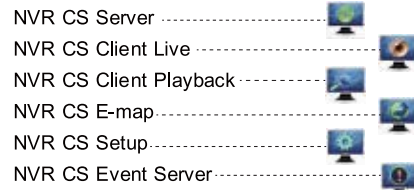

NVR CS Components

VR04EP

* Plug & Play PoE NVR

- 4ch Plug & Play w/PoE
- PoE (4ch)
- Live/Rec : 120fps/1080p
- Local Monitoring (HDMI, VGA)
- H.264, 1x SATA HDD
- 1u case

VR08EP

* Plug & Play PoE NVR

- 8ch Plug & Play w/PoE
- PoE (8ch)
- Live/Rec : 240fps/1080p
- Local Monitoring (HDMI, VGA)
- H.264, 4x SATA HDD
- 1.5u case

VR16EP

* Plug & Play PoE NVR

- 16ch Plug & Play w/PoE
- PoE (8ch)
- Live/Rec : 480fps/1080p
- Local Monitoring (HDMI, VGA)
- H.264, 4x SATA HDD
- 1.5u case

VR04SP

* Plug & Play PoE NVR

- 4ch Plug & Play w/PoE
- PoE (4ch)-Option
- Live: 120fps/1080p, Rec: 120fps/1080p
- Local Monitoring (HDMI, VGA)
- H.264, 2x SATA HDD

VR08SP

* Plug & Play PoE NVR

- 8ch Plug & Play w/PoE
- PoE (4ch)-Option
- Live: 240fps/720p, Rec: 240fps/1080p
- Local Monitoring (HDMI, VGA)
- H.264, 3x SATA HDD

VR16SP

* Plug & Play PoE NVR

- 16ch Plug & Play w/PoE
- PoE (4ch)-Option
- Live: 480fps/720p, Rec: 480fps/1080p
- Local Monitoring (HDMI, VGA)
- H.264, 3x SATA HDD

VR32SP

* Plug & Play PoE NVR

- 32ch Plug & Play w/PoE
- PoE (8ch)-Option
- Live : 960fps/720p, 480fps/1080p
- Rec : 960fps/720p, 480fps/1080p
- H.264, 6x SATA HDD
- Raid 5/ NAS Support