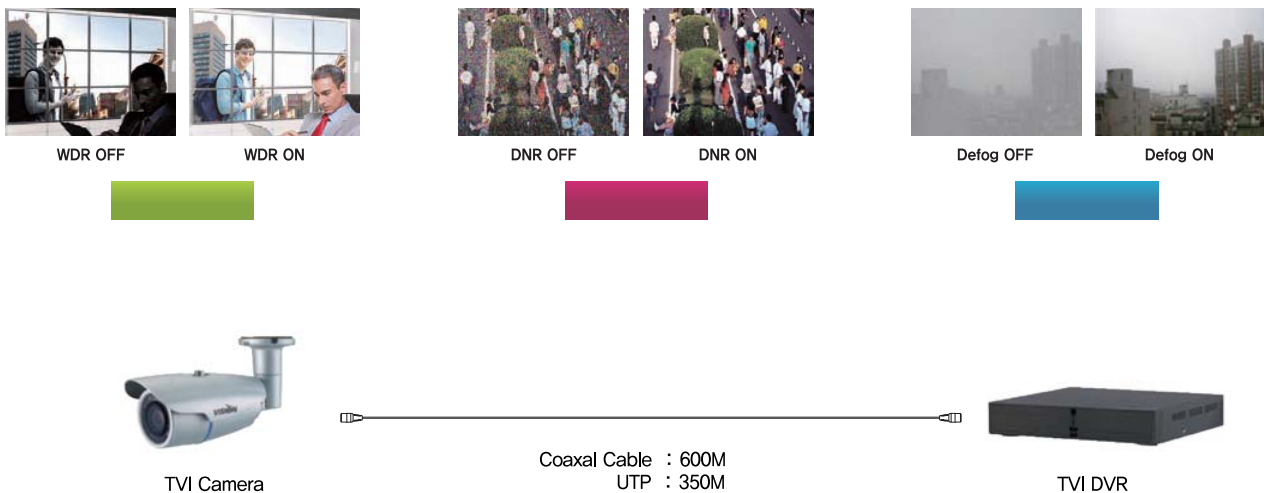

VR04SP

* Plug & Play PoE NVR

- * 4ch Plug & Play w/PoE
- * PoE (4ch)-Option
- * Live: 120fps/1080p, Rec: 120fps/1080p
- * Local Monitoring (HDMI, VGA)
- * H.264, 2x SATA HDD

VR08SP

* Plug & Play PoE NVR

- * 8ch Plug & Play w/PoE
- * PoE (4ch)-Option
- * Live: 240fps/720p, Rec: 240fps/1080p
- * Local Monitoring (HDMI, VGA)
- * H.264, 3x SATA HDD

VR16SP

* Plug & Play PoE NVR

- * 16ch Plug & Play w/PoE
- * PoE (4ch)-Option
- * Live: 480fps/720p, Rec: 480fps/1080p
- * Local Monitoring (HDMI, VGA)
- * H.264, 3x SATA HDD

VR32SP

* Plug & Play PoE NVR

- * 32ch Plug & Play w/PoE
- * PoE (8ch)-Option
- * Live : 960fps/720p, 480fps/1080p
- * Rec : 960fps/720p, 480fps/1080p
- * H.264, 6x SATA HDD
- * Raid 5/ NAS Support

Add on values over conventional HD cameras with Visionhitech's TVI technologies

- Support extremely high frame rate of 1080p@60fps FHD Resolution
- Realization of Full HD video transmission up to 600M over Coaxial cable, up to 350M over UTP without image degradation
- Ensure maximum Real WDR (x128 dB) for high contrast area surveillance
- Realtime 30fps live view & recording with 3DNR&WDR in operation
- Superior low light sensitivity at less noise greatly reduces HDD space
- High Light Compensation (HLC) for vehicle's plate recognition with Headlight on.