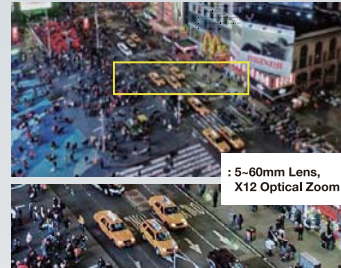

VISIONHITECH PRODUCT GUIDE 2015

- Network products
- HD Analogue (TVI, AHD)
- HD-SDI (One cable solution)

www.visionhitechsecurity.com

Full HD
1080

ONVIFS

Why Visionhitech IP solution?

Smart Focus

- Automatic focus setting by one click
- Quick / Easy / Exact Focus
- Remotely Adjustable
- Max. Motorized Autofocus Zoom 5~60mm