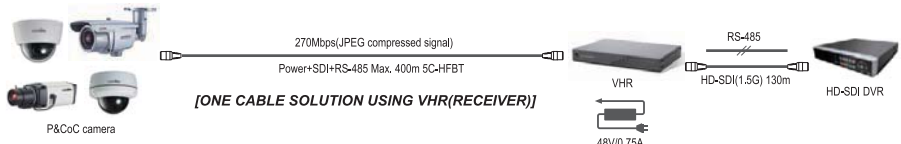

VC59SFHD2-P&CoC

* HD-SDI P&CoC Box Camera

- * 1080p (25/30p), 720p (25/30/50/60p)
- * Enhanced WDR performance
- * 2+3DNR, Defog
- * Indoor
- * 48VDC

VHR-A1 / VHR-A4 / VHR-A8

* P&CoC Receiver

System configuration