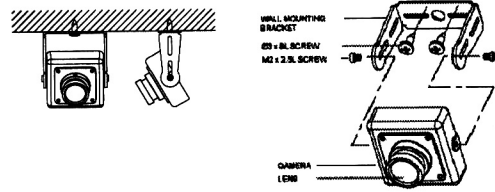

1. GENERAL SPECIFICATIONS

Camera	Image Device	1/2.8" type SONY CMOS (IMX327)	
	Scanning System	Progressive Scan	
	Total Pixels	1945(H) x 1109(V) : 2.16 Mega pixel	
	Effective Pixels	1945(H) x 1097(V) : 2.13 Mega pixel	
	Lens fitted	Board, Pinhole	
	Min. Illumination	0.0073Lux@F2.5, 30IRE	
	Sync System	Internal	
Video	Electronic Shutter	60Hz : 1/30-1/30,000sec, 50Hz : 1/25-1/30,000sec	
	Output 1	3G-SDI/ HD-SDI(max. 1080@60p/50p), EX-SDI 3.0	
Video	Output 2	CVBS (NTSC, PAL)	
	Resolution& frame rate	1080@60i/50i, 1080@60p/50p, 1080@30p/25p, 720@60p/50p, 720@30p/25p	
	DSP	Eyenix EN781F	
OSD (option)	On Screen Display	Built-in	
	Language	English, Chinese, Chinese(S), Japanese, Korean, Russian	
	LENS	DC/MANUAL	
	EXPOSURE	BRIGHTNESS/AGC/SHUTTER MODE&SPEED/SENS-UP	
	WHITE BALANCE	AWB/ATW/PUSH LOCK/MANUAL	
	BACKLIGHT	OFF/HLC/BLC/WDR, ROI	
	DNR	OFF/LOW/MIDDLE/HIGH	
	DAY&NIGHT	AUTO/COLOR/B&W	
	IMAGE	SHARPNESS/COLOR LEVEL/MIRROR/FLIP/LENS SHADING/GAMMA/D-ZOOM/ACE/DEFOG	
	SPECIAL	PRIVACY/MOTION/DIS	
	SYSTEM	SDI OUT/SDI FORMAT/FREQ/CVBS OUT/LANGUAGE/CAM TITLE	
	Others	Operating Temperature	14°F~122°F (-10°C~+50°C)
		Storage Temperature	-4°F~140°F (-20°C~+60°C)
		Humidity	Less than 80%
		Power Consumption	DC12V(±10%), Max.150mA
Options		Waterproof, Lens, Cable OSD function	

2. CONNECTION

3. OSD MENU STRUCTURE(1/2)

SETUP MENU	SUB MENU	SUB MENU2	SUB MENU3	VALUE	
LENS	MANUAL			MANUAL/DC	
		MANUAL		NORMAL, DISBURR (1 Menu) (Lens Mode)	
		MANUAL		DISBURR SETTING/LOCK/RELEAS (DC Lens Mode)	
		MANUAL		FLOCKER/LESS	
	BRUTTER SPEED				0/25/50/60/75/100/120/150/180/240/300/360/480/60/15/10/5/4K/1/3/1/2/1/3/1/2/1/3/1/2/1/3/1/2/1/3/1/2/1/3
		SENS-UP			OFF, X2, X4, X8, X16, X32
	WHITE BALANCE	AUTO			0-20
		AUTO EXT			
		PUSH LOCK			PUSH ENTER key
		MANUAL	COLOR TEMP		NOISE/SHARP/BAND
			S-GAIN		0-20
			B-GAIN		0-20
		LEVEL		0-20	
		LEVEL		0-20 (W, V, Y, C, Y, C, G, N, M, A, O, B, E, D, R, E, L, U)	
BACKLIGHT	OFF			0-20	
	HLC			0-20	
	BLC			0-20	
		H-POS		0-20	
		V-POS		0-20	
		H-SIZE		0-20	
		V-SIZE		0-20	
	WDR	WDR MODE			FRAME
		ROI MODE(SX)			OFF
		WINDOW ZONE			0-3
DIS	WINDR OFF			OFF/ON	
		H-POS		0-1934	
		V-POS		0-1934	
	WINDR ON				0-1934
		H-POS			0-1934
		V-POS			0-1934
	WINDR OFF				0-1934
		H-POS			0-1934
		V-POS			0-1934
	WINDR ON				0-1934
		H-POS			0-1934
		V-POS			0-1934
	WINDR OFF				0-1934
		H-POS			0-1934
		V-POS			0-1934
WINDR ON				0-1934	
	H-POS			0-1934	
	WEIGHT			LOW/MIDDLE/HIGH	
DAY/NIKT	AUTO			OFF/LOW/MIDDLE/HIGH	
		DWELL TIME		0-1000ms	
		D-N THREE		0-20	
		D-N THREE		0-20	
	COLOR			0-20	
	B&W			0-20	
EYEBVIR				0-1000ms	
		DWELL TIME		0-1000ms	
		D-N LEVEL		0-20	
		D-N LEVEL		0-20	
SMART IR				OFF/ON	
		SMART IR LEVEL		0-20	
IMAGE	SHARPNESS			0-10	
	COLOR LEVEL			0-10	
	MIRROR			OFF/ON	
	FLIP			OFF/ON	
	LENS SHADING	OFF/ON		WEIGHT 0-100%	
	GAMMA			0.45, 0.50, 0.55, 0.60	
	D-ZOOM			OFF	
	ACE			OFF/LOW/MIDDLE/HIGH	
	DEFOG	AUTO/MANUAL			LOW/MIDDLE/HIGH

3. OSD MENU STRUCTURE(2/2)

SPECIAL	COMM ADJUST	CAM ID	VALUE	
PRIVACY	BOX	PROTECT	0-255	
		RAUDRATE	2400,4800,9600,19200,38400,76800,153200	
		MASK REL	0-15	
		MASK MODE	OFF/ON	
		H-POS	0-60	
		V-POS	0-34	
		H-SIZE	0-40	
		V-SIZE	0-34	
	POLYGON	MASK REL	0-7	
		MASK MODE	OFF/ON	
		POB-X - POB-X	0-120	
		POB-Y - POB-Y	0-48	
		V LEVEL	0-20	
		CR LEVEL	0-20	
		TR LEVEL	0-20	
		TRANS	0-3	
	MOTION	DET WINDOW	WINDOW REL	0-3
			WINDOW SLOPE	OFF/ON
			DET H-POS	0-40
			DET V-POS	0-34
SENSITIVITY		DET H-SIZE	0-40	
		DET V-SIZE	0-34	
			0-10	
			OFF/ON	
MOTION ON		NEXT ALARM	OFF/ON	
		ESTIMATE	OFF/ON	
		LOCK ZOOM	OFF	
		ZOOM SPEED	LOW/MIDDLE/HIGH	
DIS	TRACKING	OFF/ON		
	REPEAT	OFF/ON		
SYSTEM	MTRIT	FRAME RATE	1000/2000/3000	
		FREQ	0.5, 1.0, 2.0, 3.0, 4.0, 5.0, 6.0, 7.0, 8.0, 9.0, 10.0, 11.0, 12.0, 13.0, 14.0, 15.0, 16.0, 17.0, 18.0, 19.0, 20.0, 21.0, 22.0, 23.0, 24.0, 25.0, 26.0, 27.0, 28.0, 29.0, 30.0, 31.0, 32.0, 33.0, 34.0, 35.0, 36.0, 37.0, 38.0, 39.0, 40.0, 41.0, 42.0, 43.0, 44.0, 45.0, 46.0, 47.0, 48.0, 49.0, 50.0, 51.0, 52.0, 53.0, 54.0, 55.0, 56.0, 57.0, 58.0, 59.0, 60.0, 61.0, 62.0, 63.0, 64.0, 65.0, 66.0, 67.0, 68.0, 69.0, 70.0, 71.0, 72.0, 73.0, 74.0, 75.0, 76.0, 77.0, 78.0, 79.0, 80.0, 81.0, 82.0, 83.0, 84.0, 85.0, 86.0, 87.0, 88.0, 89.0, 90.0, 91.0, 92.0, 93.0, 94.0, 95.0, 96.0, 97.0, 98.0, 99.0, 100.0	
	REI MODE	OFF/CVBS/HD/3G-SDI/4K		
	ANALOGI MODE	OFF/CVBS/HD/3G-SDI/4K		
	LANGUAGE	CONFIRM	ENGLISH/CHINESE/SPANISH/FRANCAIS/JAPANESE/ITALIAN/RUSSIAN	
FACTORY DEFAULT	FACTORY DEFAULT	CAM TITLE	OFF	
		SHOW UP	0-3, 0-2, 3-2, 2-3, 2-2, 3-3, 3-2, 2-4, 4-2, 2-4	
		LEFT DOWN	ON	
RETURN			Returns to previous menu	
EXIT			Exit SETUP menu