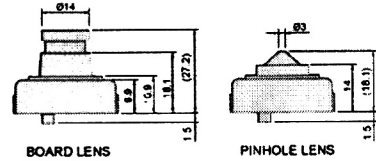

1. GENERAL SPECIFICATIONS

Camera	Image Device	1/2.8" type SONY CMOS (IMX327)	
	Scanning System	Progressive Scan	
	Total Pixels	1945(H) x 1109(V) : 2.16 Mega pixel	
	Effective Pixels	1945(H) x 1097(V) : 2.13 Mega pixel	
	Lens fitted	Board, Pinhole	
	Min. Illumination	0.0073Lux@F2.5, 30IRE	
	Sync System	Internal	
Video	Electronic Shutter	60Hz : 1/30-1/30,000sec, 50Hz : 1/25-1/30,000sec	
	Output 1	3G-SDI/ HD-SDI(max. 1080@60p/50p), EX-SDI 3.0	
Video	Output 2	CVBS (NTSC, PAL)	
	Resolution& frame rate	1080@60i/50i, 1080@60p/50p, 1080@30p/25p, 720@60p/50p, 720@30p/25p	
	DSP	Eyenix EN781F	
OSD (option)	On Screen Display	Built-in	
	Language	English, Chinese, Chinese(S), Japanese, Korean, Russian	
	LENS	DC/MANUAL	
	EXPOSURE	BRIGHTNESS/AGC/SHUTTER MODE&SPEED/SENS-UP	
	WHITE BALANCE	AWB/ATW/PUSH LOCK/MANUAL	
	BACKLIGHT	OFF/HLC/BLC/WDR, ROI	
	DNR	OFF/LOW/MIDDLE/HIGH	
	DAY&NIGHT	AUTO/COLOR/B&W	
	IMAGE	SHARPNESS/COLOR LEVEL/MIRROR/FLIP/LENS SHADING/GAMMA/D-ZOOM/ACE/DEFOG	
	SPECIAL	PRIVACY/MOTION/DIS	
	SYSTEM	SDI OUT/SDI FORMAT/FREQ/CVBS OUT/LANGUAGE/CAM TITLE	
	Others	Operating Temperature	14°F~122°F (-10°C~+50°C)
		Storage Temperature	-4°F~140°F (-20°C~+60°C)
		Humidity	Less than 80%
		Power Consumption	DC12V(±10%), Max.150mA
Options		Waterproof, Lens, Cable OSD function	

2. CONNECTION

3. OSD MENU STRUCTURE(1/2)

SETUP MENU	SUB MENU	SUB MENU2	SUB MENU3	VALUE	
LENS	MANUAL			MANUAL/DC	
		MANUAL		NORMAL, DISBURR (1 Menu) (Lens Mode)	
		MANUAL		DISBURR SETTING/LOCK/RELEAS (DC Lens Mode)	
		MANUAL		FLOCKER/LESS	
	BRUTTER SPEED				0/25/50/60/75/100/120/150/180/240/300/360/480/60/15/10/5/4K/1/3/1/2/1/3/1/2/1/3/1/2/1/3/1/2/1/3/1/2/1/3
		SENS-UP			OFF, X2, X4, X8, X16, X32
	WHITE BALANCE	AUTO			0-20
		AUTO EXT			
		PUSH LOCK			PUSH ENTER key
		MANUAL	COLOR TEMP		NOISE/SHARP/BAND
			S-GAIN		0-20
			B-GAIN		0-20
		LEVEL		0-20	
		LEVEL		0-20 (W, V, Y, C, Y, C, G, N, M, A, O, B, E, D, R, E, L, U)	
BACKLIGHT	OFF			0-20	
	HLC			0-20	
	BLC			0-20	
		H-POS		0-20	
		V-POS		0-20	
		H-SIZE		0-20	
		V-SIZE		0-20	
	WDR	WDR MODE			FRAME
		ROI MODE(SX)			OFF
		WINDOW ZONE			0-3
DIS	WINDR OFF			OFF/ON	
		H-POS		0-1934	
		V-POS		0-1934	
	WINDR ON				0-1934
		H-POS			0-1934
		V-POS			0-1934
	WINDR OFF				0-1934
		H-POS			0-1934
		V-POS			0-1934
	WINDR ON				0-1934
		H-POS			0-1934
		V-POS			0-1934
	WINDR OFF				0-1934
		H-POS			0-1934
		V-POS			0-1934
WINDR ON				0-1934	
	H-POS			0-1934	
	WEIGHT			LOW/MIDDLE/HIGH	
DAY/NIKT	AUTO			OFF/LOW/MIDDLE/HIGH	
		DWELL TIME		0-1000ms	
		D-N THREE		0-20	
		D-N THREE		0-20	
	COLOR			0-20	
	B&W			0-20	
EYEBVIR				0-1000ms	
		DWELL TIME		0-1000ms	
		D-N LEVEL		0-20	
		D-N LEVEL		0-20	
SMART IR				OFF/ON	
		SMART IR LEVEL		0-20	
IMAGE	SHARPNESS			0-10	
	COLOR LEVEL			0-10	
	MIRROR			OFF/ON	
	FLIP			OFF/ON	
	LENS SHADING	OFF/ON		WEIGHT 0-100%	
	GAMMA			0.45, 0.50, 0.55, 0.60	
	D-ZOOM			OFF	
	ACE			OFF/LOW/MIDDLE/HIGH	
	DEFOG	AUTO/MANUAL			LOW/MIDDLE/HIGH

3. OSD MENU STRUCTURE(2/2)

SPECIAL	COMM ADJUST	CAM ID	VALUE	
PRIVACY	BOX	PROTECT	0-255	
		RAUDRATE	2400,4800,9600,19200,38400,76800,153200	
		MASK REL	0-15	
		MASK MODE	OFF/ON	
		H-POS	0-60	
		V-POS	0-34	
		H-SIZE	0-40	
		V-SIZE	0-34	
	POLYGON	MASK REL	0-7	
		MASK MODE	OFF/ON	
		POB-X - POB-X	0-120	
		POB-Y - POB-Y	0-48	
		V LEVEL	0-20	
		CR LEVEL	0-20	
		TR LEVEL	0-20	
		TRANS	0-3	
	MOTION	DET WINDOW	WINDOW REL	0-3
			WINDOW SLOPE	OFF/ON
			DET H-POS	0-40
			DET V-POS	0-34
SENSITIVITY		DET H-SIZE	0-40	
		DET V-SIZE	0-34	
			0-10	
			OFF/ON	
MOTION ON		NEXT ALARM	OFF/ON	
		ESTIMATE	OFF/ON	
		LOCK ZOOM	OFF	
		ZOOM SPEED	LOW/MIDDLE/HIGH	
DIS	TRACKING	OFF/ON		
	REPEAT	OFF/ON		
SYSTEM	MTRIT	FRAME RATE	1000/2000/3000	
		FREQ	0.5, 1.0, 2.0, 3.0, 4.0, 5.0, 6.0, 7.0, 8.0, 9.0, 10.0, 11.0, 12.0, 13.0, 14.0, 15.0, 16.0, 17.0, 18.0, 19.0, 20.0, 21.0, 22.0, 23.0, 24.0, 25.0, 26.0, 27.0, 28.0, 29.0, 30.0, 31.0, 32.0, 33.0, 34.0, 35.0, 36.0, 37.0, 38.0, 39.0, 40.0, 41.0, 42.0, 43.0, 44.0, 45.0, 46.0, 47.0, 48.0, 49.0, 50.0, 51.0, 52.0, 53.0, 54.0, 55.0, 56.0, 57.0, 58.0, 59.0, 60.0, 61.0, 62.0, 63.0, 64.0, 65.0, 66.0, 67.0, 68.0, 69.0, 70.0, 71.0, 72.0, 73.0, 74.0, 75.0, 76.0, 77.0, 78.0, 79.0, 80.0, 81.0, 82.0, 83.0, 84.0, 85.0, 86.0, 87.0, 88.0, 89.0, 90.0, 91.0, 92.0, 93.0, 94.0, 95.0, 96.0, 97.0, 98.0, 99.0, 100.0	
	REI MODE	OFF/CVBS/HD/3G-SDI/4K		
	ANALOGI MODE	OFF/CVBS/HD/3G-SDI/4K		
	LANGUAGE	CONFIRM	ENGLISH/CHINESE/SPANISH/FRANCAIS/JAPANESE/ITALIAN/RUSSIAN	
FACTORY DEFAULT	FACTORY DEFAULT	CAM TITLE	OFF	
		SHOW UP	0-3, 0-2, 3-2, 2-3, 2-2, 3-3, 3-2, 2-4, 4-2, 2-4	
		LEFT DOWN	ON	
RETURN			Returns to previous menu	
EXIT			Exit SETUP menu