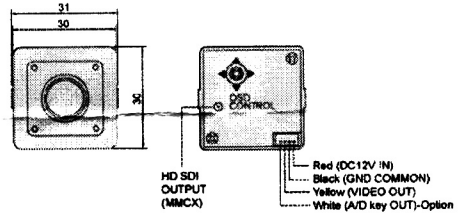

1. GENERAL SPECIFICATIONS

Camera	Image Device	1/2.8" type SONY CMOS (IMX327)	
	Scanning System	Progressive Scan	
	Total Pixels	1945(H) x 1109(V) : 2.16 Mega pixel	
	Effective Pixels	1945(H) x 1097(V) : 2.13 Mega pixel	
	Lens fitted	Board, Pinhole	
	Min. Illumination	0.0073Lux@F2.5, 30IRE	
	Sync System	Internal	
Video	Electronic Shutter	60Hz : 1/30-1/30,000sec, 50Hz : 1/25-1/30,000sec	
	Output 1	3G-SDI/ HD-SDI(max. 1080@60p/50p), EX-SDI 3.0	
Video	Output 2	CVBS (NTSC, PAL)	
	Resolution& frame rate	1080@60i/50i, 1080@60p/50p, 1080@30p/25p, 720@60p/50p, 720@30p/25p	
	DSP	Eyenix EN781F	
OSD (option)	On Screen Display	Built-in	
	Language	English, Chinese, Chinese(S), Japanese, Korean, Russian	
	LENS	DC/MANUAL	
	EXPOSURE	BRIGHTNESS/AGC/SHUTTER MODE&SPEED/SENS-UP	
	WHITE BALANCE	AWB/ATW/PUSH LOCK/MANUAL	
	BACKLIGHT	OFF/HLC/BLC/WDR, ROI	
	DNR	OFF/LOW/MIDDLE/HIGH	
	DAY&NIGHT	AUTO/COLOR/B&W	
	IMAGE	SHARPNESS/COLOR LEVEL/MIRROR/FLIP/LENS SHADING/GAMMA/D-ZOOM/ACE/DEFOG	
	SPECIAL	PRIVACY/MOTION/DIS	
	SYSTEM	SDI OUT/SDI FORMAT/FREQ/CVBS OUT/LANGUAGE/CAM TITLE	
	Others	Operating Temperature	14°F~122°F (-10°C~+50°C)
		Storage Temperature	-4°F~140°F (-20°C~+60°C)
		Humidity	Less than 80%
		Power Consumption	DC12V(±10%), Max.150mA
Options		Waterproof, Lens, Cable OSD function	

2. CONNECTION

3. OSD MENU STRUCTURE(1/2)

SETUP MENU	SUB MENU	SUB MENU2	SUB MENU3	VALUE	
LENS	MANUAL			MANUAL/DC	
		MANUAL		NORMAL, DISBURR (1 Menu) (Lens Mode)	
		MANUAL		DISBURR SETTING/LOCK/RELEAS (DC Lens Mode)	
		MANUAL		FLOCKER/LESS	
	BRUTTER SPEED				0/25/50/60/75/100/120/150/180/240/300/360/480/60/15/10/5/4K/1/3/1/2/1/3/1/2/1/3/1/2/1/3/1/2/1/3/1/2/1/3
		SENS-UP			OFF, X2, X4, X8, X16, X32
	WHITE BALANCE	AUTO			0-20
		AUTO EXT			
		PUSH LOCK			PUSH ENTER key
		MANUAL	COLOR TEMP		NOISE/SHARP/BAND
			S-GAIN		0-20
			B-GAIN		0-20
		LEVEL		0-20	
		LEVEL		0-20 (W, V, Y, C, Y, C, G, N, M, A, O, B, E, D, R, E, L, U)	
BACKLIGHT	OFF			0-20	
	HLC			0-20	
	BLC			0-20	
		H-POS		0-20	
		V-POS		0-20	
		H-SIZE		0-20	
		V-SIZE		0-20	
	WDR	WDR MODE			FRAME
		ROI MODE(SX)			OFF
		WINDOW ZONE			0-3
DIS	WINDR OFF			OFF/ON	
		H-POS		0-1934	
		V-POS		0-1934	
	WINDR ON				0-1934
		H-POS			0-1934
		V-POS			0-1934
	WINDR OFF				0-1934
		H-POS			0-1934
		V-POS			0-1934
	WINDR ON				0-1934
		H-POS			0-1934
		V-POS			0-1934
	WINDR OFF				0-1934
		H-POS			0-1934
		V-POS			0-1934
WINDR ON				0-1934	
	H-POS			0-1934	
	WEIGHT			LOW/MIDDLE/HIGH	
DAY/NIKT	AUTO			OFF/LOW/MIDDLE/HIGH	
		DWELL TIME		0-1000ms	
		D-N THREE		0-20	
		D-N THREE		0-20	
	COLOR			0-20	
	B&W			0-20	
EYEBVIR				0-1000ms	
		DWELL TIME		0-1000ms	
		D-N LEVEL		0-20	
		D-N LEVEL		0-20	
SMART IR				OFF/ON	
		SMART IR LEVEL		0-20	
IMAGE	SHARPNESS			0-10	
	COLOR LEVEL			0-10	
	MIRROR			OFF/ON	
	FLIP			OFF/ON	
	LENS SHADING	OFF/ON		WEIGHT 0-100%	
	GAMMA			0.45, 0.50, 0.55, 0.60	
	D-ZOOM			OFF	
	ACE			OFF/LOW/MIDDLE/HIGH	
	DEFOG	AUTO/MANUAL			LOW/MIDDLE/HIGH

3. OSD MENU STRUCTURE(2/2)

SPECIAL	COMM ADJUST	CAM ID	VALUE	
PRIVACY	BOX	PROTECT	0-255	
		RAUDRATE	2400,4800,9600,19200,38400,76800,153200	
		MASK REL	0-15	
		MASK MODE	OFF/ON	
		H-POS	0-60	
		V-POS	0-34	
		H-SIZE	0-40	
		V-SIZE	0-34	
	POLYGON	MASK REL	0-7	
		MASK MODE	OFF/ON	
		POB-X - POB-X	0-120	
		POB-Y - POB-Y	0-48	
		V LEVEL	0-20	
		CR LEVEL	0-20	
		TR LEVEL	0-20	
		TRANS	0-3	
	MOTION	DET WINDOW	WINDOW REL	0-3
			WINDOW SLOPE	OFF/ON
			DET H-POS	0-40
			DET V-POS	0-34
SENSITIVITY		DET H-SIZE	0-40	
		DET V-SIZE	0-34	
			0-10	
			OFF/ON	
MOTION ON		NEXT ALARM	OFF/ON	
		ESTIMATE	OFF/ON	
		LOCK ZOOM	OFF	
		ZOOM SPEED	LOW/MIDDLE/HIGH	
DIS	TRACKING	OFF/ON		
	REPEAT	OFF/ON		
SYSTEM	MTRIT	FRAME RATE	1000/2000/3000	
		FREQ	0.5, 1.0, 2.0, 3.0, 4.0, 5.0, 6.0, 7.0, 8.0, 9.0, 10.0, 11.0, 12.0, 13.0, 14.0, 15.0, 16.0, 17.0, 18.0, 19.0, 20.0, 21.0, 22.0, 23.0, 24.0, 25.0, 26.0, 27.0, 28.0, 29.0, 30.0, 31.0, 32.0, 33.0, 34.0, 35.0, 36.0, 37.0, 38.0, 39.0, 40.0, 41.0, 42.0, 43.0, 44.0, 45.0, 46.0, 47.0, 48.0, 49.0, 50.0, 51.0, 52.0, 53.0, 54.0, 55.0, 56.0, 57.0, 58.0, 59.0, 60.0, 61.0, 62.0, 63.0, 64.0, 65.0, 66.0, 67.0, 68.0, 69.0, 70.0, 71.0, 72.0, 73.0, 74.0, 75.0, 76.0, 77.0, 78.0, 79.0, 80.0, 81.0, 82.0, 83.0, 84.0, 85.0, 86.0, 87.0, 88.0, 89.0, 90.0, 91.0, 92.0, 93.0, 94.0, 95.0, 96.0, 97.0, 98.0, 99.0, 100.0	
	REI MODE	OFF/CVBS/HD/3G-SDI/4K		
	ANALOGI MODE	OFF/CVBS/HD/3G-SDI/4K		
	LANGUAGE	CONFIRM	ENGLISH/CHINESE/SPANISH/FRANCAIS/JAPANESE/ITALIAN/RUSSIAN	
FACTORY DEFAULT	FACTORY DEFAULT	CAM TITLE	OFF	
		SHOW UP	0-3, 0-2, 3-2, 2-3, 2-2, 3-3, 3-2, 2-4, 4-2, 2-4	
		LEFT DOWN	ON	
RETURN			Returns to previous menu	
EXIT			Exit SETUP menu