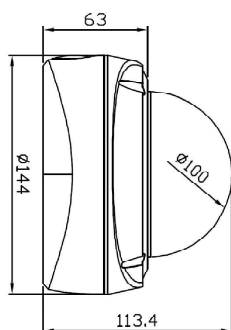

### Features

- 1/2.9" SONY Exmor 2.07Mega Pixel Progressive SCAN CMOS
- Max 30fps @ all resolution
- f=2.8~12mm ICR Lens
- Support Triple Codec(H.264/MPEG4/MJPEG)
- DSS(Sense-up),D-WDR,DNR,Motion Detection
- CMS & Smart phone support,ONVIF 2.X Compliance
- Water-proof(IP67)
- Two-way Audio, CVBS Video Output
- 3 Axis Gimbal Bracket
- DC 12V/PoE(Optional)
- Option:Micro SD Card slot

### Dimension

### Specification of the Camera

Image	Image Sensor	Sony Exmor 2.07Mega Pixels Image Sensor
	Scan System	Progressive Scan
	Total Pixels	2000(H) x 1121(V), 2.24 Mega Pixels
	Effective Pixels	1984(H) x 1105(V), 2.19 Mega Pixels
Function	Day & Night	Auto / Day(Color) / Night(BW), ICR Control
	Privacy Area	On / Off (6 Programmable Zones)
	Motion Detection	48 Zone, Sensitivity 1 ~ 5 Step, On / Off
	Shock Detection	Sensitivity 1 ~ 5 Step, On / Off
	L P R	Auto, 1/15 ~ 1/9000, On / Off
	W D R	BLC / DWDR(1 ~ 5 Step) On / Off
	D N R	Digital Noise Reduction, 1 ~ 63 Step
	Sense Up	Auto (1~29Step), On / Off
	Elec. Shutter	Auto(1/15~1/15000), Suppress Rolling, Manual
	Color adjust	Bright / Contrast / Saturation / Sharp / Hue
	White Balance	Auto / Push/ Indoor / Outdoor / Fluorescent / User
	OSD display	Text, Data, Time, Event, On / Off
	Image Mirror	Normal / mirror(H) / Flip(V) / Both(HV)
	Ext. Video	VBS 1.0Vp-p
Electrical	Power	DC12[V] ±10%
Environmental	Operating Temp.	0°C ~ +50°C
	Preservation Temp.	-10°C ~ +60°C
	Humidity	0% ~ 90%